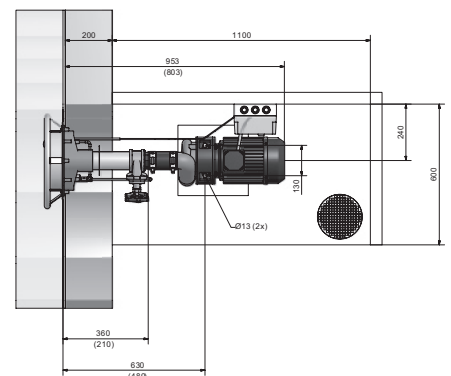

Technical data	Jet Swim 2000	Jet Swim 1200
Motor, kW	4,0	2,2
Voltage, V	230/400	230/400
Amperage, A	8,1	4,9
Pump capacity, l/min	1300	900
Hose connection	2½"	2"

Item no.	
1302000	Jet Swim 2000 unit
1302010	Jet-housing 2000, assembly kit for liner pool
1302020	Jet-housing 2000, assembly kit for concrete liner pool
1302030	Jet-housing 2000, assembly kit for concrete pool
1302080	Jet Swim 4,0kW pump
1302090	Control box Jet Swim 4,0kW
1301200	Jet Swim 1200 unit
1301210	Jet-housing 1200, assembly kit for liner pool
1301220	Jet-housing 1200, assembly kit for concrete liner pool
1301230	Jet-housing 1200, assembly kit for concrete pool
1301280	Jet Swim 2,2kW pump
1301290	Control box Jet Swim 2,0kW

A complete Jet Swim consists of jet unit, assembly kit, pump and control box.