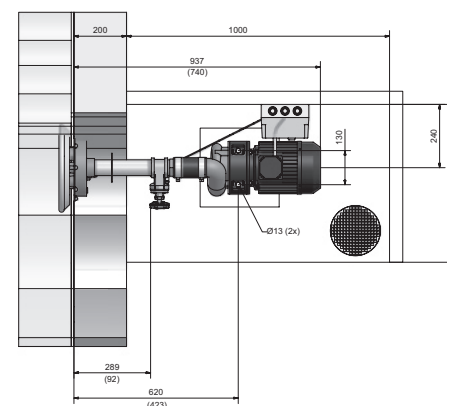

Technical data	Jet Swim 2000	Jet Swim 1200
Motor, kW	4,0	2,2
Voltage, V	230/400	230/400
Amperage, A	8,1	4,9
Pump capacity, l/min	1300	900
Hose connection	2½"	2"

Item no.	
1302000	Jet Swim 2000 unit
1302010	Jet-housing 2000, assembly kit for liner pool
1302020	Jet-housing 2000, assembly kit for concrete liner pool
1302030	Jet-housing 2000, assembly kit for concrete pool
1302080	Jet Swim 4,0kW pump
1302090	Control box Jet Swim 4,0kW
1301200	Jet Swim 1200 unit
1301210	Jet-housing 1200, assembly kit for liner pool
1301220	Jet-housing 1200, assembly kit for concrete liner pool
1301230	Jet-housing 1200, assembly kit for concrete pool
1301280	Jet Swim 2,2kW pump
1301290	Control box Jet Swim 2,0kW

A complete Jet Swim consists of jet unit, assembly kit, pump and control box.