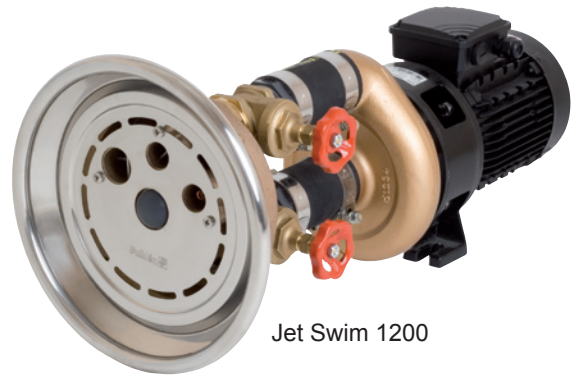

JET SWIM

Jet Swim 2000

Jet Swim 1200

- **Bronze and acid-proof stainless steel** - For an optimum quality and life.
- **Two models with 900 or 1300 l/min** - For training of strength and fitness.
- **Adjustable water flow** - For your personal needs.
- **Adjustable jet streams** - For a personal adjustment of the water flow.
- **Adjustable setting of the air mixture** - For a personal admixture of air.
- **Polished stainless steel front** - For optimum finish.
- **High-class motors** - For cost-effective operation and a long life.

Technical data	Jet Swim 2000	Jet Swim 1200
Motor, kW	4,0	2,2
Voltage, V	230/400	230/400
Amperage, A	8,1	4,9
Pump capacity, l/min	1300	900
Hose connection	2½"	2"

Item no.	
1302000	Jet Swim 2000 unit
1302010	Jet-housing 2000, assembly kit for liner pool
1302020	Jet-housing 2000, assembly kit for concrete liner pool
1302030	Jet-housing 2000, assembly kit for concrete pool
1302080	Jet Swim 4,0kW pump
1302090	Control box Jet Swim 4,0kW
1301200	Jet Swim 1200 unit
1301210	Jet-housing 1200, assembly kit for liner pool
1301220	Jet-housing 1200, assembly kit for concrete liner pool
1301230	Jet-housing 1200, assembly kit for concrete pool
1301280	Jet Swim 2,2kW pump
1301290	Control box Jet Swim 2,0kW

A complete Jet Swim consists of jet unit, assembly kit, pump and control box.