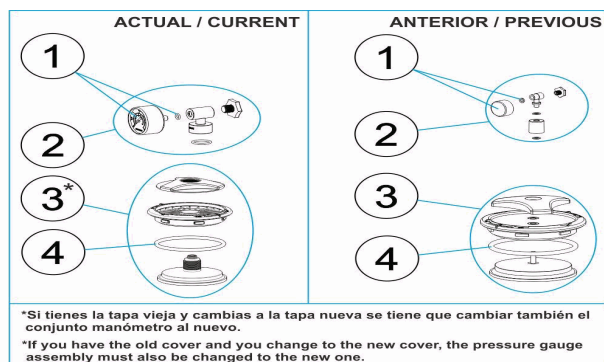

CODICE **00488, 00489, 00490, 00491, 28303**

DESCRIZIONE: **FILTRI ALTO RENDIMENTO RAPID-POOL 400-500-650-800**

ITALIANO

POS	CODICE	DESCRIZIONE	QUANTITA'	POS	CODICE	DESCRIZIONE	QUANTITA'
1	4404010103	MANOMETRO 1/8" 3 KG./C "		10	4404180114	SCARICO SABBIA 2'	
2	* 4404020041	MANOMETRO 1/8" COMPLETO		11	4404020110	SCARICO ACQUA 2 "	
2	* 4404190101	MANOMETRO 1/8" COMPLETO		12	* 4404300917	CANDELOTTO COLLECTORE 1" 110 M "	
3	* 4404020040	COPERCHIO RAPID COMPLETO		12	* 4404300915	CANDELOTTO COLLECTORE 1" 175 M "	
3	* 4404020102	COPERCHIO RAPID COMPLETO		12	* 4404300916	CANDELOTTO COLLECTORE 1" 225 M "	
4	4404020111	GUARNIZIONE COPERCHIO		13	* 4404040152	GOMITO 45° 1"	
5	4404020108	FLANGIA COPERCHIO COMPLETO		14	* 4404260419	CANDELOTTO COLLECTORE 1" 100M "	
6	4404020116	O-RING 255X4		15	* 4404010025	GRUPPO CANDELOTTO COLLECTORE D. 4	
7	* 4404020103	RACCORDO 1 1/2" + GUAR. CONCAVA		15	* 4404010026	GRUPPO CANDELOTTO COLLECTORE	
7	* 4404020033	RACCORDO 2" + GUARNIZIONE		15	* 4404010027	GRUPPO CANDELOTTO COLLECTORE D. 6	
8	* 4404020112	GUARNIZIONI CONCAVA 1 1/2"		15	* 4404010029	GRUPPO CANDELOTTO COLLECTORE D. 8	
8	* 4404020034	GUARNIZIONI CONCAVA 2"		16	* 4404010030	KIT COLLETTORE D. 400	
9	* 4404020115	BASE FILTRO D. 400 - D. 500		16	* 4404010031	KIT COLLETTORE D. 500	

* SI FACCIA RIFERIMENTO AL FOGLIO DELLE OSSERVAZIONI