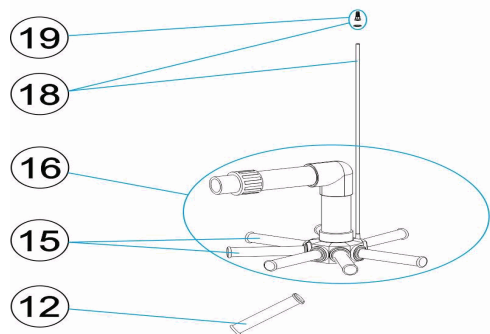

CODICE **00488, 00489, 00490, 00491, 28303**

DESCRIZIONE: **FILTRI ALTO RENDIMENTO RAPID-POOL 400-500-650-800**

ITALIANO

POS	CODICE	DESCRIZIONE	QUANTITA'	POS	CODICE	DESCRIZIONE	QUANTITA'
1	4404010103	MANOMETRO 1/8" 3 KG./C "		10	4404180114	SCARICO SABBIA 2'	
2	* 4404020041	MANOMETRO 1/8" COMPLETO		11	4404020110	SCARICO ACQUA 2 "	
2	* 4404190101	MANOMETRO 1/8" COMPLETO		12	* 4404300917	CANDELOTTO COLLECTORE 1" 110 M "	
3	* 4404020040	COPERCHIO RAPID COMPLETO		12	* 4404300915	CANDELOTTO COLLECTORE 1" 175 M "	
3	* 4404020102	COPERCHIO RAPID COMPLETO		12	* 4404300916	CANDELOTTO COLLECTORE 1" 225 M "	
4	4404020111	GUARNIZIONE COPERCHIO		13	* 4404040152	GOMITO 45° 1"	
5	4404020108	FLANGIA COPERCHIO COMPLETO		14	* 4404260419	CANDELOTTO COLLECTORE 1" 100M "	
6	4404020116	O-RING 255X4		15	* 4404010025	GRUPPO CANDELOTTO COLLECTORE D. 4	
7	* 4404020103	RACCORDO 1 1/2" + GUAR. CONCAVA		15	* 4404010026	GRUPPO CANDELOTTO COLLECTORE	
7	* 4404020033	RACCORDO 2" + GUARNIZIONE		15	* 4404010027	GRUPPO CANDELOTTO COLLECTORE D. 6	
8	* 4404020112	GUARNIZIONI CONCAVA 1 1/2"		15	* 4404010029	GRUPPO CANDELOTTO COLLECTORE D. 8	
8	* 4404020034	GUARNIZIONI CONCAVA 2"		16	* 4404010030	KIT COLLETTORE D. 400	
9	* 4404020115	BASE FILTRO D. 400 - D. 500		16	* 4404010031	KIT COLLETTORE D. 500	

* SI FACCIA RIFERIMENTO AL FOGLIO DELLE OSSERVAZIONI