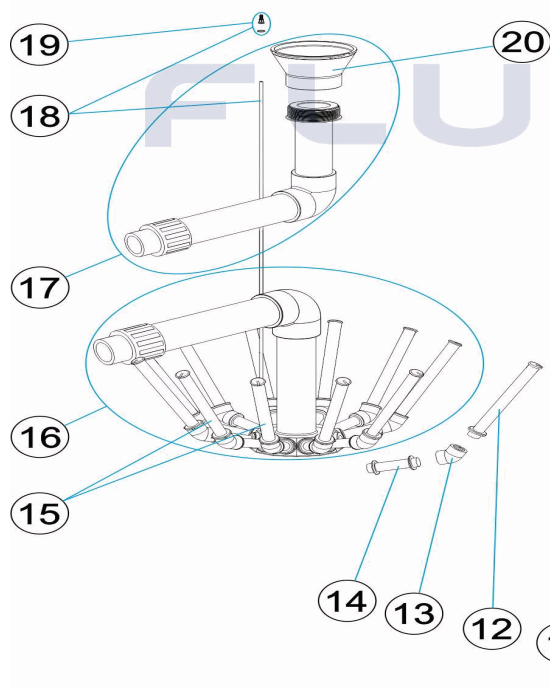

CODICE **00488, 00489, 00490, 00491, 28303**

DESCRIZIONE: **FILTRI ALTO RENDIMENTO RAPID-POOL 400-500-650-800**

ITALIANO

POS	CODICE	DESCRIZIONE	QUANTITA'	POS	CODICE	DESCRIZIONE	QUANTITA'
1	4404010103	MANOMETRO 1/8" 3 KG./C "		10	4404180114	SCARICO SABBIA 2'	
2	* 4404020041	MANOMETRO 1/8" COMPLETO		11	4404020110	SCARICO ACQUA 2 "	
2	* 4404190101	MANOMETRO 1/8" COMPLETO		12	* 4404300917	CANDELOTTO COLLECTORE 1" 110 M "	
3	* 4404020040	COPERCHIO RAPID COMPLETO		12	* 4404300915	CANDELOTTO COLLECTORE 1" 175 M "	
3	* 4404020102	COPERCHIO RAPID COMPLETO		12	* 4404300916	CANDELOTTO COLLECTORE 1" 225 M "	
4	4404020111	GUARNIZIONE COPERCHIO		13	* 4404040152	GOMITO 45° 1"	
5	4404020108	FLANGIA COPERCHIO COMPLETO		14	* 4404260419	CANDELOTTO COLLECTORE 1" 100M "	
6	4404020116	O-RING 255X4		15	* 4404010025	GRUPPO CANDELOTTO COLLECTORE D. 4	
7	* 4404020103	RACCORDO 1 1/2" + GUAR. CONCAVA		15	* 4404010026	GRUPPO CANDELOTTO COLLECTORE	
7	* 4404020033	RACCORDO 2" + GUARNIZIONE		15	* 4404010027	GRUPPO CANDELOTTO COLLECTORE D. 6	
8	* 4404020112	GUARNIZIONI CONCAVA 1 1/2"		15	* 4404010029	GRUPPO CANDELOTTO COLLECTORE D. 8	
8	* 4404020034	GUARNIZIONI CONCAVA 2"		16	* 4404010030	KIT COLLETTORE D. 400	
9	* 4404020115	BASE FILTRO D. 400 - D. 500		16	* 4404010031	KIT COLLETTORE D. 500	

* SI FACCIA RIFERIMENTO AL FOGLIO DELLE OSSERVAZIONI