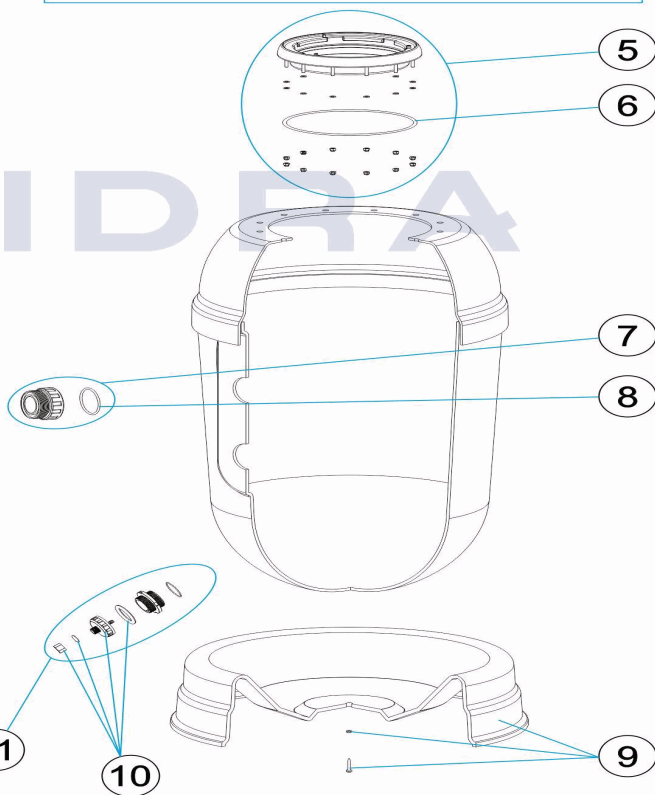

CODICE **00488, 00489, 00490, 00491, 28303**

DESCRIZIONE: **FILTRI ALTO RENDIMENTO RAPID-POOL 400-500-650-800**

ITALIANO

POS	CODICE	DESCRIZIONE	QUANTITA'	POS	CODICE	DESCRIZIONE	QUANTITA'
1	4404010103	MANOMETRO 1/8" 3 KG./C "		10	4404180114	SCARICO SABBIA 2'	
2	* 4404020041	MANOMETRO 1/8" COMPLETO		11	4404020110	SCARICO ACQUA 2 "	
2	* 4404190101	MANOMETRO 1/8" COMPLETO		12	* 4404300917	CANDELOTTO COLLECTORE 1" 110 M "	
3	* 4404020040	COPERCHIO RAPID COMPLETO		12	* 4404300915	CANDELOTTO COLLECTORE 1" 175 M "	
3	* 4404020102	COPERCHIO RAPID COMPLETO		12	* 4404300916	CANDELOTTO COLLECTORE 1" 225 M "	
4	4404020111	GUARNIZIONE COPERCHIO		13	* 4404040152	GOMITO 45° 1"	
5	4404020108	FLANGIA COPERCHIO COMPLETO		14	* 4404260419	CANDELOTTO COLLECTORE 1" 100M "	
6	4404020116	O-RING 255X4		15	* 4404010025	GRUPPO CANDELOTTO COLLECTORE D. 4	
7	* 4404020103	RACCORDO 1 1/2" + GUAR. CONCAVA		15	* 4404010026	GRUPPO CANDELOTTO COLLECTORE	
7	* 4404020033	RACCORDO 2" + GUARNIZIONE		15	* 4404010027	GRUPPO CANDELOTTO COLLECTORE D. 6	
8	* 4404020112	GUARNIZIONI CONCAVA 1 1/2"		15	* 4404010029	GRUPPO CANDELOTTO COLLECTORE D. 8	
8	* 4404020034	GUARNIZIONI CONCAVA 2"		16	* 4404010030	KIT COLLETTORE D. 400	
9	* 4404020115	BASE FILTRO D. 400 - D. 500		16	* 4404010031	KIT COLLETTORE D. 500	

* SI FACCIA RIFERIMENTO AL FOGLIO DELLE OSSERVAZIONI